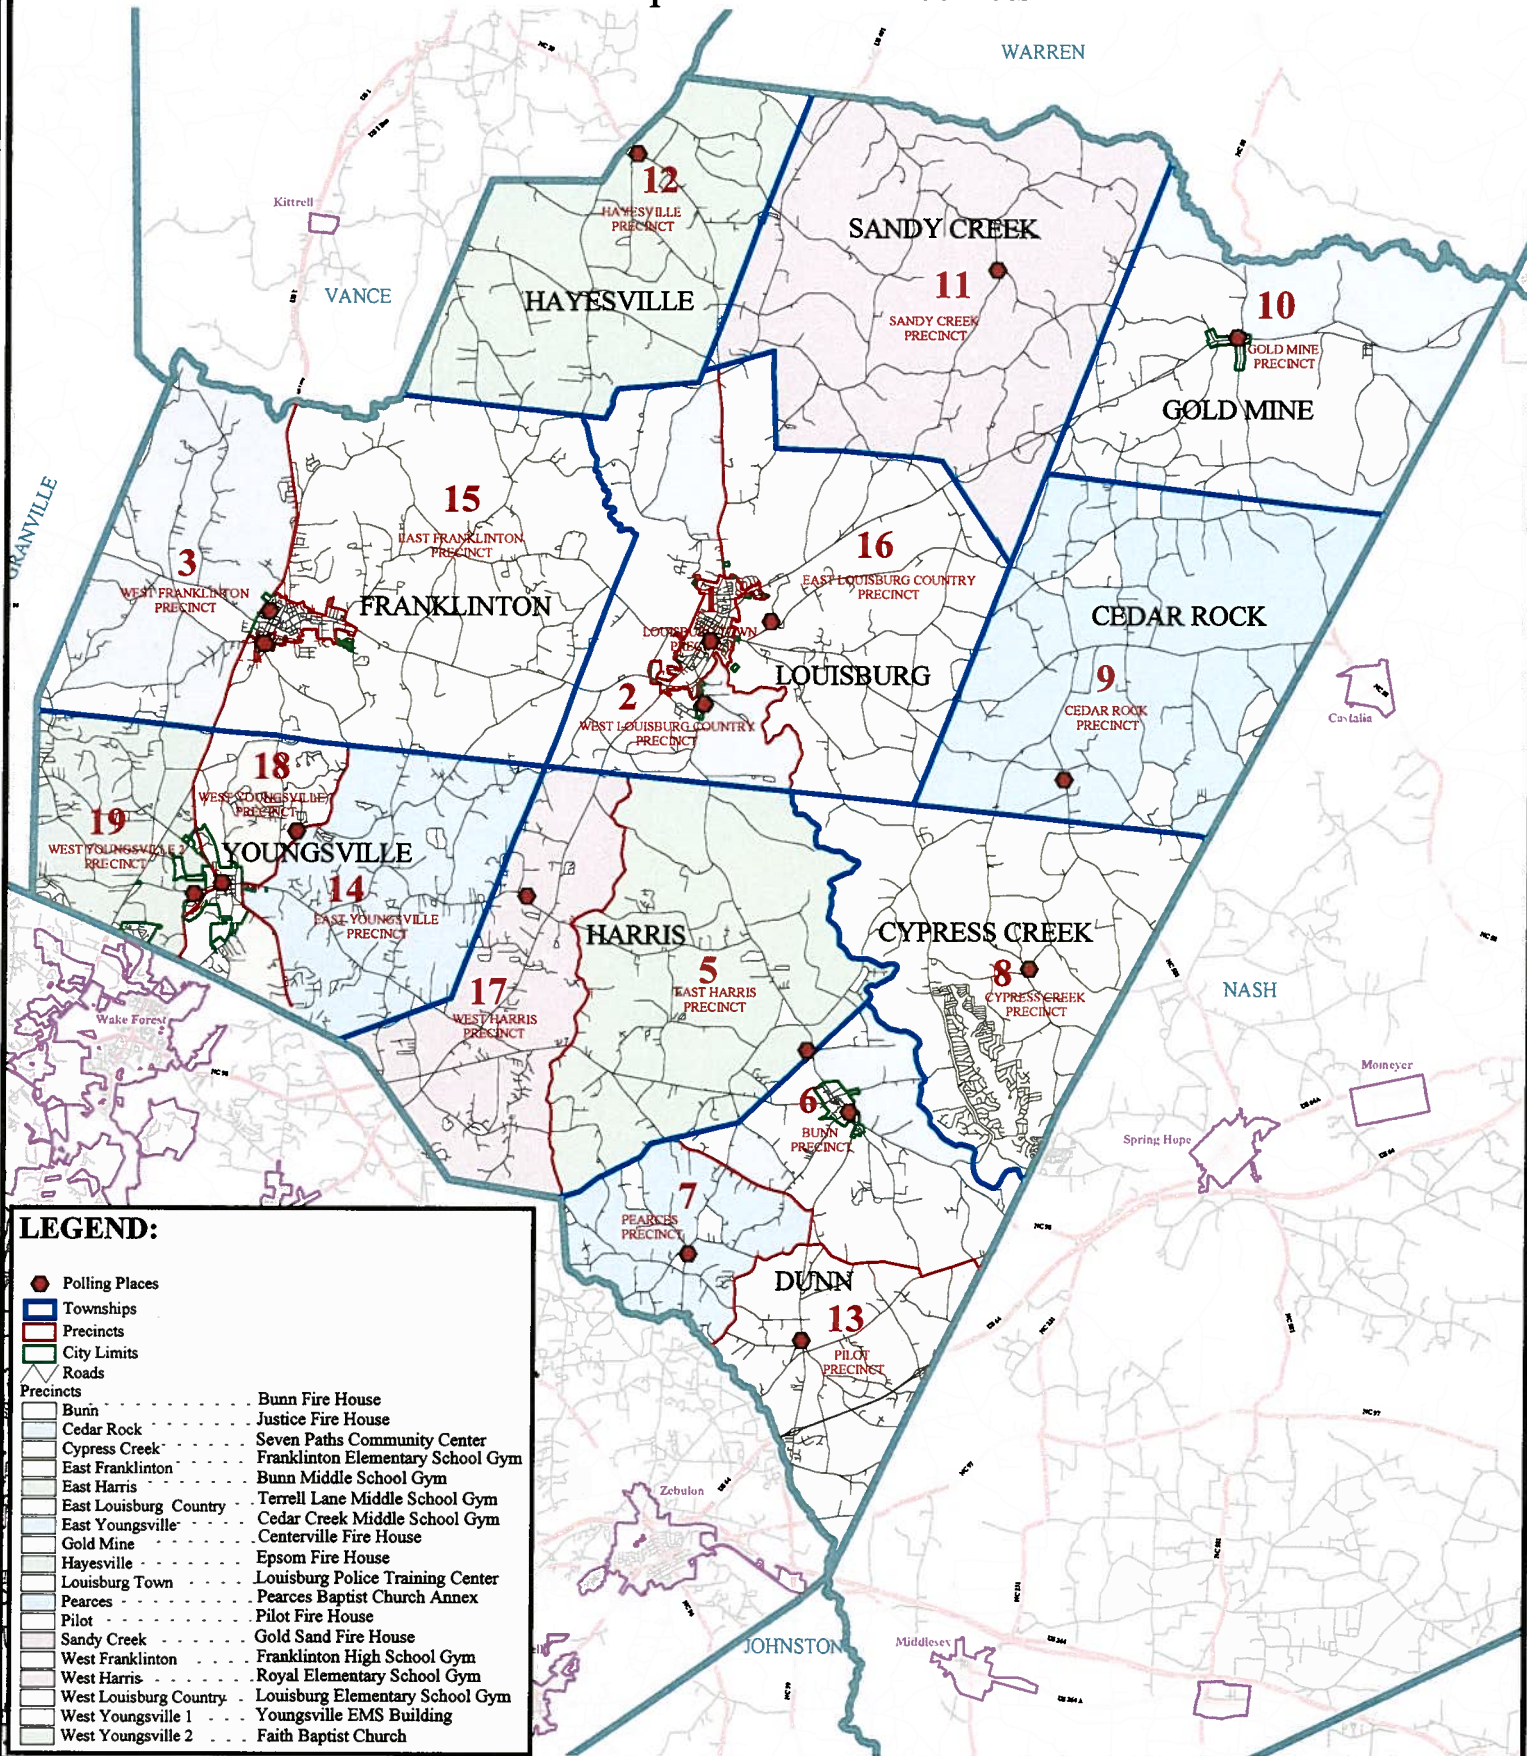

Franklin County, North Carolina Townships and Voter Precincts

FRANKLIN COUNTY
Geographic Information System
 215 E. Nash ST. Louisburg, N.C. 27549
 Telephone: 919-496-1197 Fax: 919-496-1630 Website: www.co.franklin.nc.us

Date of Plot:
2 May 2007
 Scale of Plot:
Not to Scale